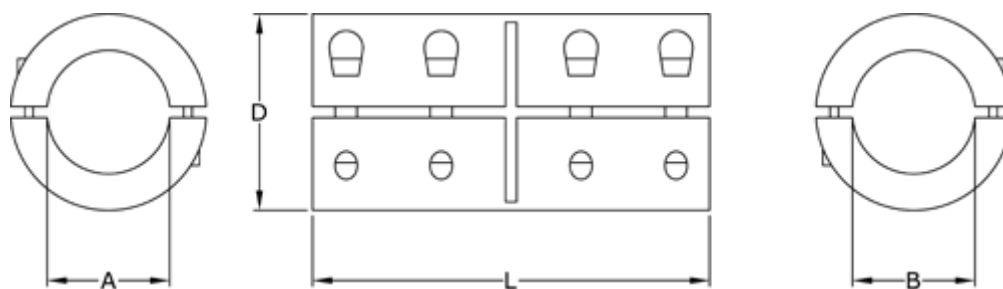

# Data Sheet

Article number: 3323046602014

Description: Rigid coupling size 14 bore 14/14 mm  
Two piece clamp, stainless

## Measures

A = 14  
B = 14  
D = 34  
L = 50  
Screw = M5x16